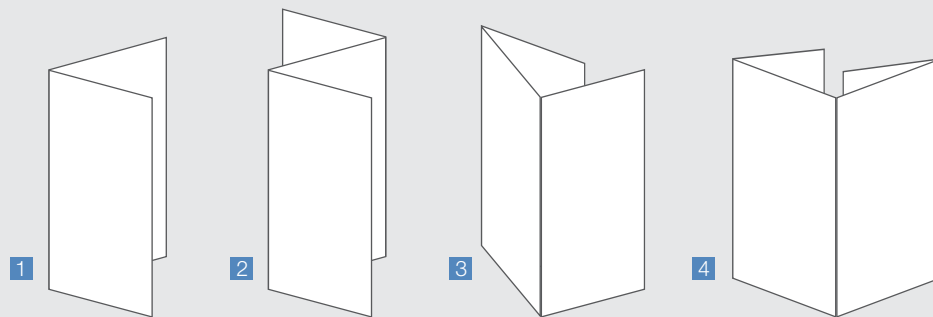

paper sizes

A1	840mm x 594mm
A2	594mm x 420mm
A3	420mm x 297mm
A4	297mm x 210mm
A5	210mm x 148mm
A6	148mm x 105mm

envelope sizes

B4	324mm x 229mm
C4	229mm x 324mm
C5	229mm x 162mm
C6	114mm x 162mm
DL	110mm x 220mm
DLX	120mm x 235mm

envelope profiles

- 1 Wallet Envelope – Lick & Stick
– Self Seal
– Peel & Seal
- 2 Pocket Envelope – Lick & Stick
– Peel & seal
- 3 Banker Envelope – Lick & Stick
- 4 Card Envelope – Lick & Stick
- 5 Window Face – Lick & Stick
– Self Seal
– Peel & Seal